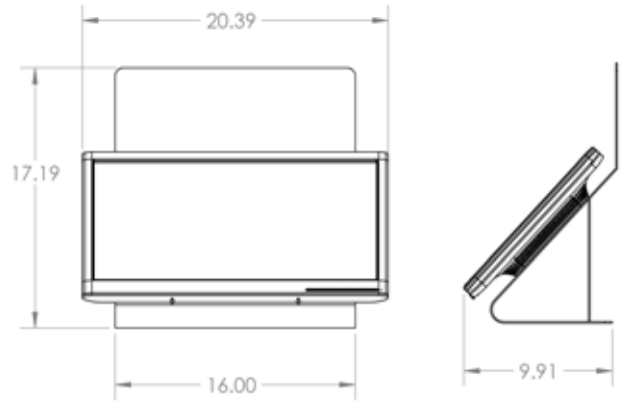

22"
Landscape

OPTIONAL COMPONENTS

- Keyboard Addition
- Payment Terminal
- Swivel Base
- Barcode Scanner
- WiFi or Cellular Connectivity

AVAILABLE SCREEN SIZES: 22"

Both landscape and portrait orientation available

 *Delivering American Made
Self Service Solutions Since 1999*

POWDER COAT OPTIONS

Black Silver White

Custom Pantone Matching Available
Full Color Lexan Laminated Graphics Available

DIMENSIONS (22" UNIT*)

Height: 17.2" Width: 20.4"
Depth: 9.9" Weight: ~ 50 lbs
Base Plate: 9.9" x 16"