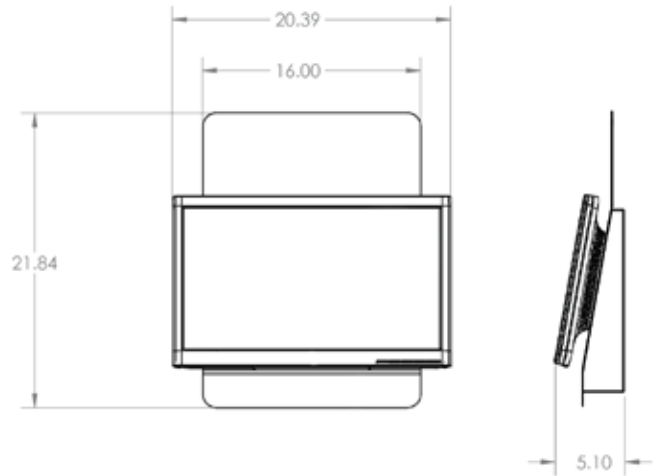

22"
Landscape

OPTIONAL COMPONENTS

- Keyboard Addition
- Payment Terminal
- Barcode Scanner
- WiFi or Cellular Connectivity

AVAILABLE SCREEN SIZES: 15", 22"

Both landscape and portrait orientation available

DIMENSIONS (22" UNIT*)

Height: 21.8"
Depth: 5.1"

Width: 20.4"
Weight: ~ 35 lbs

**Dimensions and drawings for other screen sizes available upon request*

POWER

- 120 Volt, 20 AMP Circuit, 50/60 Hz
- International Power Conversion Available