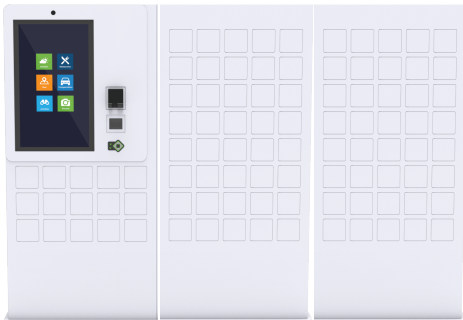

MERIDIAN

Indoor Small Storage Locker

Supercharge your business with the expandable Small Storage Locker. Boasting an impressive 15 dedicated doors with additional 40 door expansions, all in a compact footprint. This innovative solution offers multiple door space for items such as keys, documents, or scanners all while offering the ability to add additional locker columns when you need them.

AVAILABLE COMPONENTS

- Automatic Scanner
- Expandable Locker Columns
- Navigation Pad and Audio Jack Available
- Accepts Unattended Payments

DIMENSIONS

	1 Column	2 Columns	All Columns
Height:	72"	72"	72"
Depth:	9"	9"	9"
Width:	35"	70"	+35"
Weight:	~250 lbs	~500 lbs	~+250 lbs
Doors:	15	55	+40

For More Information

SALES@MZERO.COM | 866 454 6757

Delivering American Made Self Service Solutions Since 1999

SCREEN

- High Definition LED
- 1920x1080P Resolution
- Interactive Touch Screen

SCREEN SIZE 32"